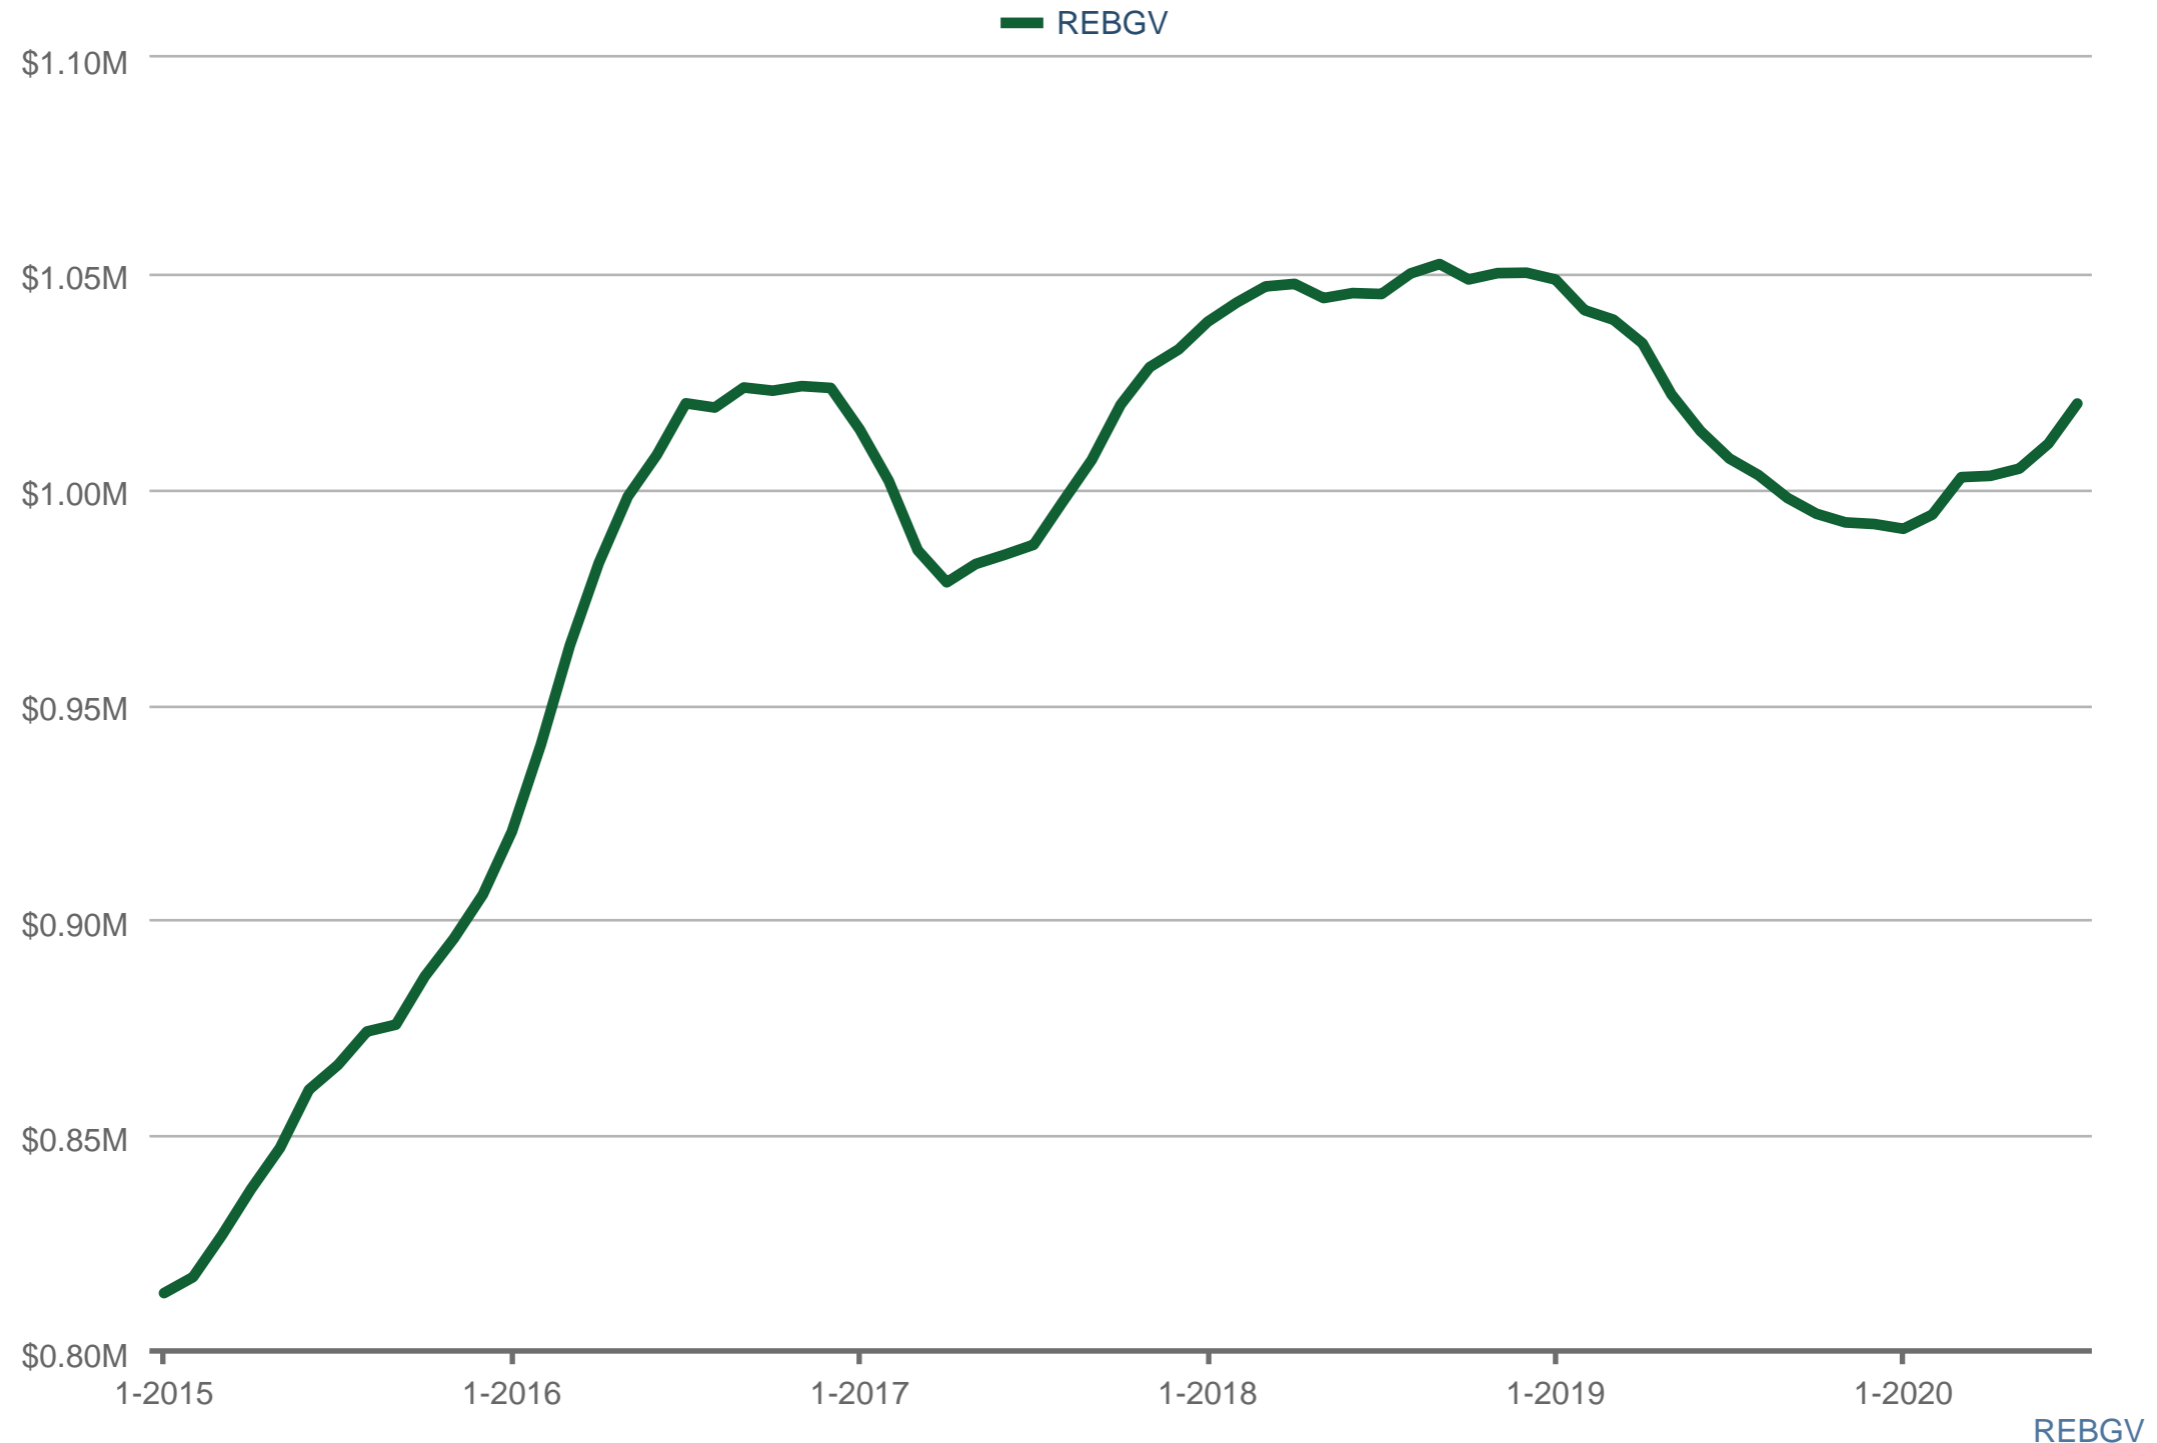

### Average Sales Price

Each data point is 12 months of activity. Data is from August 6, 2020.